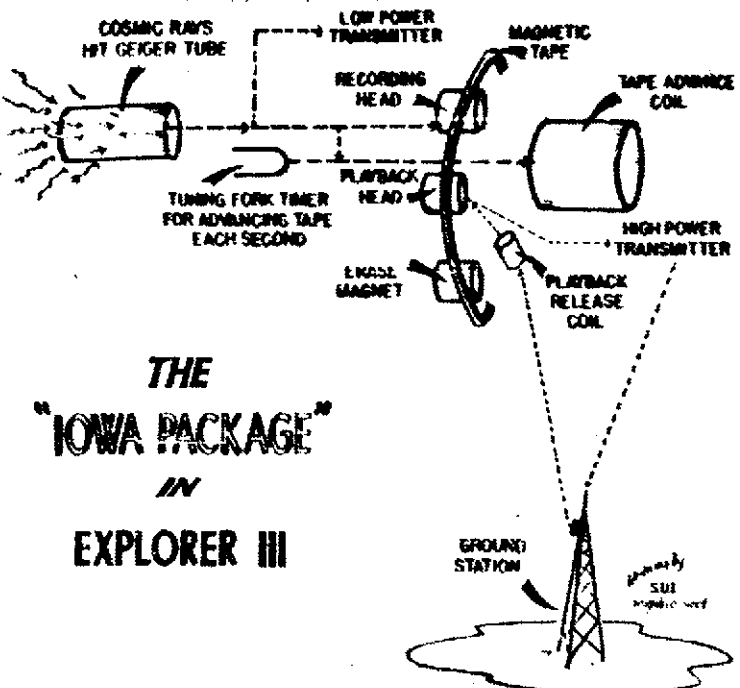

Two Fires in Hawkeye Only Hours Apart

HAWKEYE—A cafe and a brooder house were damaged in fires here Wednesday night and Thursday morning.

The cafe fire was discovered about 10 p.m. Wednesday only 15 minutes after it had closed for the day.

Firemen were able to confine the fire to a back storeroom although the rest of the building was damaged by smoke and water. The blaze apparently started in the ceiling of the storeroom.

Destroyed were a deep freeze, a quantity of canned goods, a refrigerator, a washing machine, a water heater, and all of the cafe's records and books.

The cafe, the Skline managed by Arlin Schroeder, was the only restaurant in Hawkeye. The building was owned by Mabel Koehler.

In the second fire on the Lawrence Davis farm, 2 miles east of here, 400 2-week-old chickens were smothered early Thursday. A 15-by-20-foot brooder house was damaged from a fire that apparently started in an oil heater.

Damage estimates were not made on either fire.

THE "IOWA PACKAGE" IN EXPLORER III
IOWA UNIT IN EXPLORER—Here's how the cosmic ray instruments in the newest American satellite do the job. After the data is collected (left) it is stored on tape (right) and played back intermittently upon command from the ground. The instruments were built in the University of Iowa physics laboratories under direction of Dr. James Van Allen.

Gast Is Named Superintendent At West Union

WEST UNION—Elmer C. Gast, superintendent at Keystone for 6 years, has been named superintendent of the North Fayette county community school district here.

Donald Showman Services Friday

SHELLSBURG—Services for Donald Showman, 35, former Shellsburg resident, killed Tuesday in a plane crash near Miami, Fla., will be Friday at 10 a.m. at the Lover's Lane Methodist church.

Schwengel Now Favors Extending Capitol Building

WASHINGTON—Rep. Fred Schwengel (R-Ia.) Wednesday entered the controversy over the planned extension of the east front of the U.S. Capitol building with indications he'll fight for the proposal.

Five Scouts Advanced

WEST UNION—Five members of Boy Scout troop 46 have been advanced from first class to star rank. They are James Rechtfertig, Charles Heying, Larry Rechtfertig, Robert Nagel and Gary Rechtfertig.

Car Leaves Road, Two Iowans Killed

SIoux CITY (UP)—Two persons were killed early Thursday just north of here when their car apparently went out of control, ran into a ditch and rolled over.

Levy Allowed

The law allows up to 14 mills levy for fire protection and equipment. A minimum taxation per year from each farmstead or resident in the rural areas would more than offset a large amount from a few.

Warning Lights

The State Department of Public Safety has launched an enforcement campaign on warning lights used on wreckers and utility equipment.

Fayette Firemen Approve Rural Protection Plan

WEST UNION—The Fayette County Firemen's Association has approved a new township fire protection plan which would base payment on a millage taxation basis, rather than the present "share system."

Under the proposed millage plan, a half-mill levy would cost the owner of a farm of $10,000 valuation $5 a year for fire protection. This example was presented by a county committee composed of 3 fire chiefs: Leallen Knox of Wadena; L. A. Phillips of West Union, and J. D. Clark of Oelwein. They pointed out that it will assist in a possible reduction of fire insurance rates.

Share System.
Under the present system of shares, a farm owner desiring to do so buys a share in the farm fire truck which the local fire department maintains. The shares range from $25 to $100, depending on the locality. An individual not holding a share is requested to pay up to $100 for an answer to his fire call. Most county fires cost approximately $250 per run.